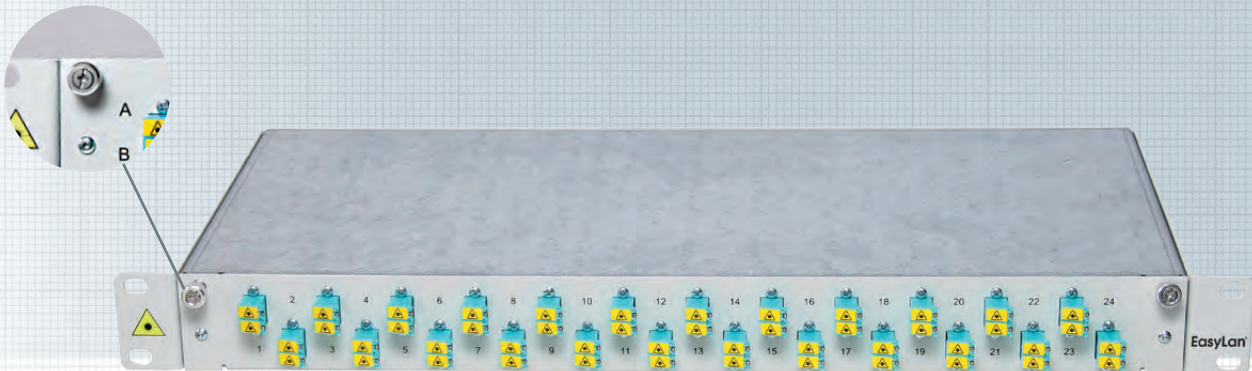

# FO patch panel extendable OVA 19" 1U

FO patch panel extendable with quick lock and exchangeable front panel for up to 48 fibers. For SC / LC and LSH couplings the front panel is also supplied with screw holes in order to affix couplings. The extendible depth of 200mm ensures comfortable access to the couplings. The box can also be offset by 40mm towards the rear. Cable entry is effected via a maximum of two cable glands or a fixture for break-out cable (each sold separately as special accessory). A breakout point is located on both sides on the back and serves as a holder for the FODH / FOCT distributor system.

- Full metal design
- 40 mm offsetable towards rear
- Powder coated, color RAL 7035
- Cover metallic luster
- Centered bolt for attaching up to 4 splice cassettes
- Dimensions (HxWxD): 44.45 x 483 x 230 mm
- Weight: 2.7 kg
- When open, the box can be tilted downwards.