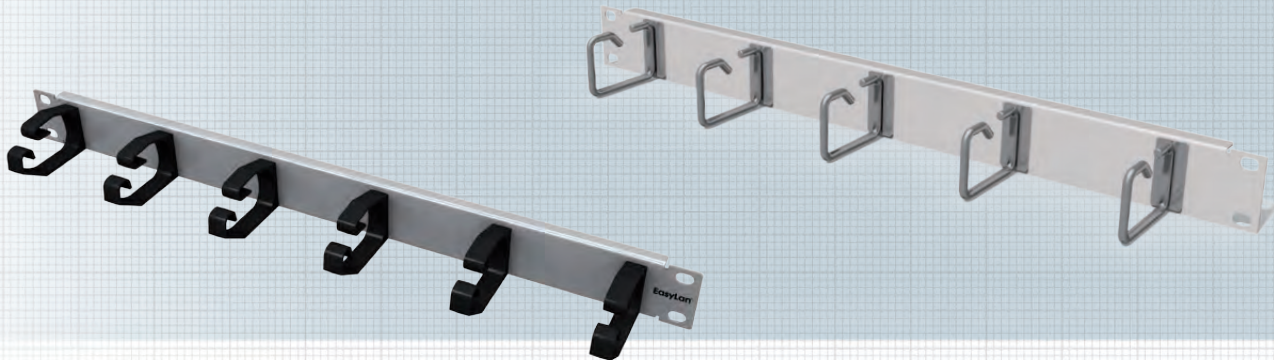

Routing Panel 19" 1HE Built-in / Front installed

Routing panel / Installation, 19" 1U

Routing panel / Installation, 19" 1U, 5 or 6 cable clamps of Plastic

Routing panel for routing of jumpers in 19" cabinet – Built-in version

Properties:

Material	Steel plate, powder coated
Color	Gray, RAL 7035 (standard) – other colors on request
Range of application	Installation in 19" Cabinet
Description	5 or 6 cable clamps of Plastic on Carrier panel 19"
Packaging unit	1 piece per box

Routing panel / Installation, 19" 1U

Routing panel / Installation, 19" 1U, 5 cable clamps, 60 or 110 mm

Routing panel for routing of jumpers in 19" cabinet – Built-in version

Properties:

Material	Steel plate, powder coated
Color	Gray, RAL 7035 (standard) – other colors on request
Range of application	Installation in 19" Cabinet
Description	5 cable clamps of iron on Carrier panel 19"
Packaging unit	1 piece per box

Description

Ordering Code

Description	Housing gray	Housing black
Routing panel / Installation, 19" 1U, 5 cable clamps of Plastic, 78 mm long	AVR5KSTB1E	AVR5KSTB2E
Routing panel / Installation, 19" 1U, 6 cable clamps of Plastic, 78 mm long	AVR6KSTB1E	AVR6KSTB2E
Routing panel / Installation, 19" 1U, 5 cable clamps of Steel, 60 mm long	AVR5METB1E	AVR5METB2E
Routing panel / Installation, 19" 1U, 5 cable clamps of Steel, 110 mm long	AVR5METC1E	AVR5METC2E