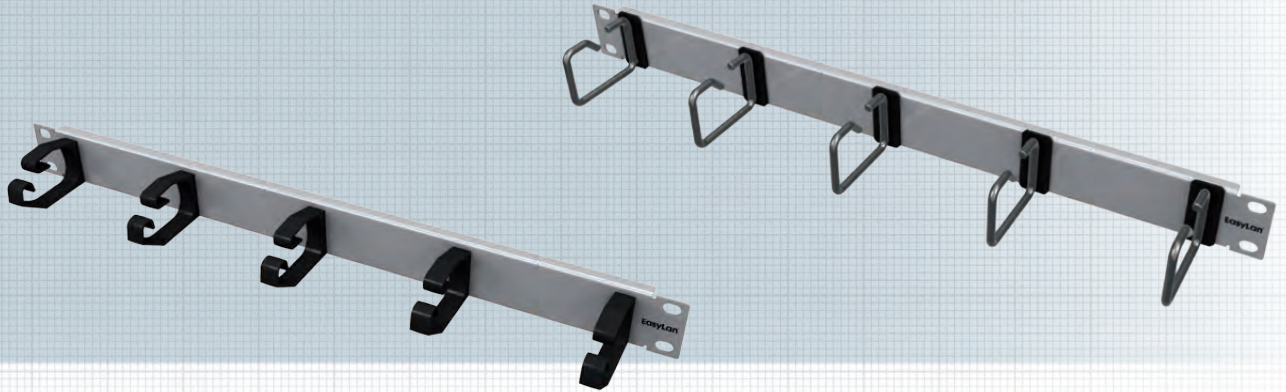

Routing Panel 19" with 5 cable clamps

Routing panel / Installation, 19" 1U

Routing panel / Installation, 19" 1U, 5 cable clamps of Plastic

Routing panel for routing of jumpers in 19" cabinet – Built-in version

Properties:

Material	Steel plate, powder coated
Color	Gray, RAL 7035 (standard) – other colors on request
Range of application	Installation in 19" Cabinet
Description	5 cable clamps of Plastic on Carrier panel 19"
Packaging unit	1 piece per box

Routing panel / Installation, 19" 1U

Routing panel / Installation, 19" 1U, 5 cable clamps of steel

Routing panel for routing of jumpers in 19" cabinet – Built-in version

Properties:

Material	Steel plate, powder coated
Color	Gray, RAL 7035 (standard) – other colors on request
Range of application	Installation in 19" Cabinet
Description	5 cable clamps of steel on Carrier panel 19"
Packaging unit	1 piece per box

Description	Ordering Code
Routing panel / Installation, 19" 1U, 5 cable clamps of Plastic	AVR5KSTB1E
Routing panel / Installation, 19" 1U, 5 cable clamps of Steel, 60 mm long	AVR5METB1E
Routing panel / Installation, 19" 1U, 5 cable clamps of Steel, 100 mm long	AVR5METC1E