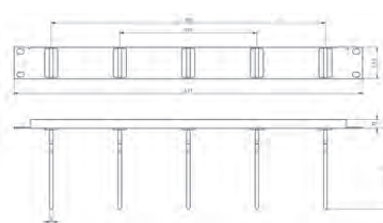

Routing Panel 19" with 5 cable clamps

Routing panel / Installation, 19" 1U

Routing panel / Installation, 19" 1U, 5 cable clamps of Plastic

Routing panel for routing of jumpers in 19" cabinet – Built-in version

Properties:

Material	Steel plate, powder coated
Color	Gray, RAL 7035 (standard) – other colors on request
Range of application	Installation in 19" Cabinet
Description	5 cable clamps of Plastic on Carrier panel 19"
Packaging unit	1 piece per box

Routing panel / Installation, 19" 1U

Routing panel / Installation, 19" 1U, 5 cable clamps of steel

Routing panel for routing of jumpers in 19" cabinet – Built-in version

Properties:

Material	Steel plate, powder coated
Color	Gray, RAL 7035 (standard) – other colors on request
Range of application	Installation in 19" Cabinet
Description	5 cable clamps of steel on Carrier panel 19"
Packaging unit	1 piece per box

Description	Ordering Code
Routing panel / Installation, 19" 1U, 5 cable clamps of Plastic	AVR5KSTB1E
Routing panel / Installation, 19" 1U, 5 cable clamps of Steel, 60 mm long	AVR5METB1E
Routing panel / Installation, 19" 1U, 5 cable clamps of Steel, 100 mm long	AVR5METC1E