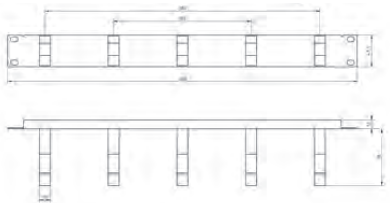

Routing Panel 19" with 5 cable clamps

Routing panel / Installation, 19" 1U

Routing panel / Installation, 19" 1U, 5 cable clamps of Plastic

Routing panel for routing of jumpers in 19" cabinet – Built-in version

Properties:

Material	Steel plate, powder coated
Color	Gray, RAL 7035 (standard) – other colors on request
Range of application	Installation in 19" Cabinet
Description	5 cable clamps of Plastic on Carrier panel 19"
Packaging unit	1 piece per box

Routing panel / Installation, 19" 1U

Routing panel / Installation, 19" 1U, 5 cable clamps of steel

Routing panel for routing of jumpers in 19" cabinet – Built-in version

Properties:

Material	Steel plate, powder coated
Color	Gray, RAL 7035 (standard) – other colors on request
Range of application	Installation in 19" Cabinet
Description	5 cable clamps of steel on Carrier panel 19"
Packaging unit	1 piece per box

Description	Ordering Code
Routing panel / Installation, 19" 1U, 5 cable clamps of Plastic	AVR5KSTB1E
Routing panel / Installation, 19" 1U, 5 cable clamps of Steel, 60 mm long	AVR5METB1E
Routing panel / Installation, 19" 1U, 5 cable clamps of Steel, 100 mm long	AVR5METC1E