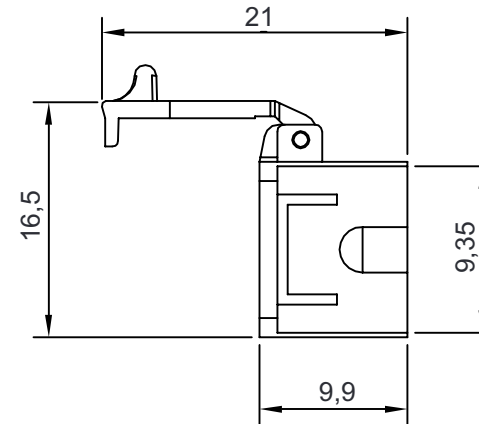

Technical Datasheet

SC Duplex Shutter

Material: ABS

b a	Änderung Sp Neuerstellung	21.12.2023 12.04.2017	TG LP	drawn	12.04.2017	LP	 EasyLan® ...for a better connectivity											
				appr.	12.04.2017	MJ												
Rev. Index			Revision code			Date			Name			Title:			Dimensions: mm			
Drawing Number:			ZN-FO171047			Original: DIN A4			Sheet 1 of 1									

EasyLan® SC Duplex Shutter

Drawing Number:
ZN-FO171047

Dimensions: mm

Original: DIN A4

Sheet 1 of 1