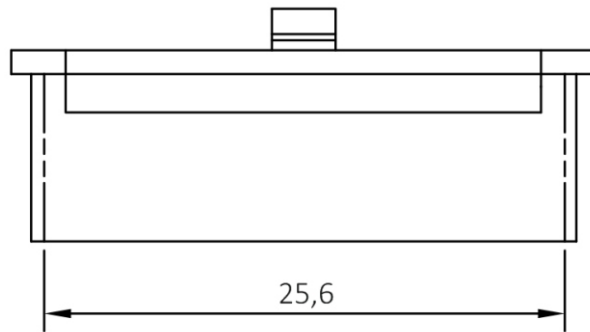

Technical Datasheet

SC Duplex Shutter

Material: ABS

b a	Änderung Sp Neuerstellung	21.12.2023 12.04.2017	TG LP	drawn	12.04.2017	LP	 EasyLan® ...for a better connectivity											
				appr.	12.04.2017	MJ												
Rev. Index			Revision code			Date			Name			Title:			Dimensions: mm			
Drawing Number:			ZN-FO171047			Original: DIN A4			Sheet 1 of 1									

EasyLan® SC Duplex Shutter

Drawing Number:
ZN-FO171047

Dimensions: mm

Original: DIN A4

Sheet 1 of 1