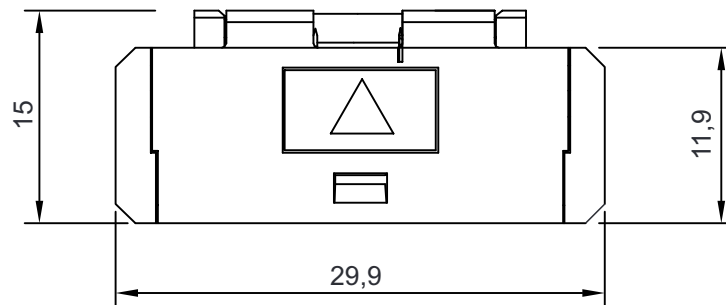

Technical Datasheet

SC Duplex Shutter

Material: ABS

b a	Änderung Sp Neuerstellung	21.12.2023 12.04.2017	TG LP	drawn	12.04.2017	LP	 EasyLan® ...for a better connectivity											
				appr.	12.04.2017	MJ												
Rev. Index			Revision code			Date			Name			Title:			Dimensions: mm			
Drawing Number:			ZN-FO171047			Original: DIN A4			Sheet 1 of 1									

EasyLan® SC Duplex Shutter

Drawing Number:
ZN-FO171047

Dimensions: mm

Original: DIN A4

Sheet 1 of 1