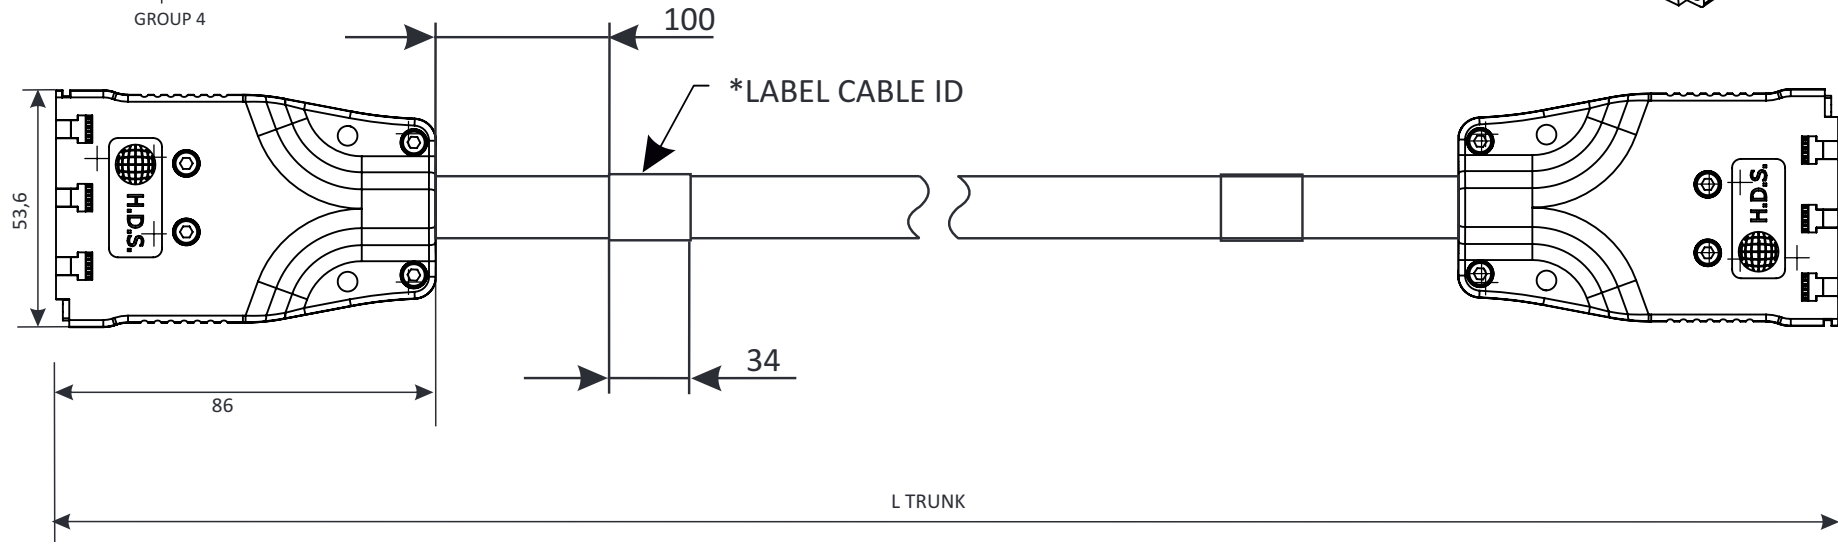

Technical Datasheet

CTCC cooper Trunk compact cable H.D.S. AWG23/1 Dca

*ISOMETRIC VIEW H.D.S®

CABLE 6X (4x2xAWG23/1) SHIELDED FR-LSZH, Dca

GROUP	LINK ID
1	1
2	2
3	3
4	6
5	5
6	4

Housing material: zinc die-cast
Isolation material: polycarbonate (colour: aqua)
Contact material: CuSn6
Electrical properties: PoE+ DIN EN 60512-99-002 (GHMT approved)
 Class EA Link ISO/IEC 11801 (GHMT approved)
LED Colour: red
Cable colour: aqua

LENGTH TOLERANCE	
< 5,01 m	± 10 cm
5,01-90 m	± 2 %

drawn	16.08.2018	LP
appr.	16.08.2018	MJ
Titel: CTCC cooper Trunk compact cable H.D.S. AWG23/1 Dca		
Drawing number: ZN-CU181442		

Dimensions: mm

Original: DIN A4